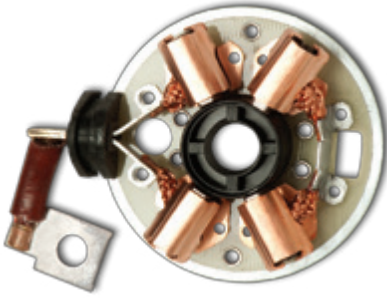

BSX 190-191   **6,4x25x15,4/16,4**   **24 Volt**

UYGUN OEM NO / REPLACING OE-REF

6 033 AD0 130, 156, 363, 380, 383, 471
AD4 016, 026, 054, 161, 180
9 003 334 363

MOTOR NO / UNIT NO

0 001 231 001 - 014, 017, 018, 019, 023, 024, 026, 030, 033-035
LE 18.250B, 1231013, 1231017, 1340895, 1346162, 1387381,
1387381R, 1387383, 1387383R, 516786R, 1725900, 1735788,
1739935, 1739936, AELD021, AELF189, 01180999BS, 1183239,
1231016, 1892338, 4892338, 500325137, 504036695, 504385577,
KHD 01180999, 118-0999, 118-1101, 118-2235, 7026025A, 36-
26201-6003, 51-26101-7228, 51-26201-7157, 51-26201-7158,
51-26201-7183, 51-26201-7183, 51-26201-7193, 51-26201-7212,
51-26201-7213, 51-26201-7223, 51-26201-7228, 51-26201-7239,
51-26201-9157, 51-26201-9213, 61-26201-7228, A5-00055-9254,
004-151-84-01, 005-151-20-01, 006-151-22-01, 006-151-22-
03, A006-151-22-01, A006-151-22-03, 2852478, 5010306413,
5010508443, 1447911, 551503093, 3978710, 8192965
EV (R) 24 V 4.0 kW saat yönü / clockwise
HE95 - M 24V (R)

4 KÖMÜRLÜ / WITH 4 BRUSHES

ARAÇ MODELİ / VEHICLE MODEL

MAN
MERCEDES   ATEGO, AXOR, UNIMOG
VOLVO   FL 6180 KAMYON /
TRUCK
TOURINO 0510,
CITARO 0530 OTOBÜS /
BUS

DAF

DEUTZ ENGINE MFR
IVECO
LEYLAND AUTO
LIEBHERR
MAN
MERCEDES-BENZ
NEW HOLLAND
RENAULT
SCANIA
TALBOT
VOLVO