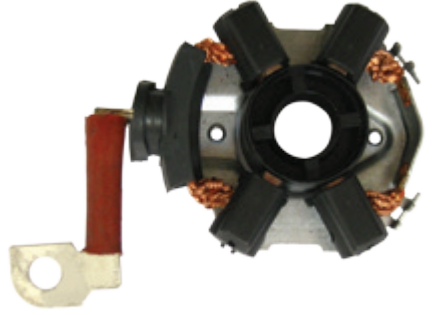

BO 2013

BSX 200-201 6x18x12,7/14,2 12 Volt

UYGUN OEM NO / REPLACING OE-REF

1 004 336 514, 517, 518, 532, 538, 548, 556, 575, 581, 603,
611, 618, 623, 654, 709, 714, 725, 726, 757, 872,
891, 894, 895

MOTOR NO / UNIT NO

0 001 109 057, 058, 068, 202, 203, 205, 250, 258-261, 267-270
110 071, 072
125 025, 055, 056, 519, 520, 600, 601, 607, 608
F 002G20292, 359, 385
DB/DW (R) 1.9-2.2 kW
R78-M45 12 V (R) kablo boyu / cable length 55 mm

4 KÖMÜRLÜ / WITH 4 BRUSHES

ARAÇ MODELİ / VEHICLE MODEL

BMW 5.30 i, 5.35 i, 5.40 i,
7.30 i, 7.35 i, 7.40 i,
7.60 i, 8.40 i, M5, X5, Z8
MERCEDES SPRINTER 216, 316,
416, 616 CDI, CLK 270,
E 270 CDI, E 320 CDI,
ML 270
VOLKSWAGEN TOUAREG 2.5 TDI
PORSCHE CAYENNE 4.5 S TURBO
FIAT DUCATO 2.8 D