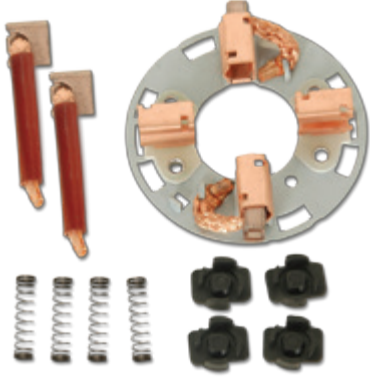

VA 1441

PSX 142-144 7x14x13,7 12 Volt

UYGUN OEM NO / REPLACING OE-REF

Anticlockwise
Saat Yönü Tersi
Brush Holder For D7R

MOTOR NO / UNIT NO

D7RS131, -31, D7RS130, -30, D7RS129, -29
RE501680, RE501693, RE502156, RE502196, RE60641,
RE63010, SE501861

4 KÖMÜRLÜ / WITH 4 BRUSHES

ARAÇ MODELİ / VEHICLE MODEL

AUDI A2, A3
FORD GALAXY
SEAT ALHAMBRA, AROSA,
CORDOBA, IBIZA,
LEON, TOLEDO,
SKODA OCTAVIA,
VOLKSWAGEN BORA, GOLF, PASSAT,
POLO, SHARAN,
VENTO, CADDY,
TRANSPORTER
JOHN DEERE