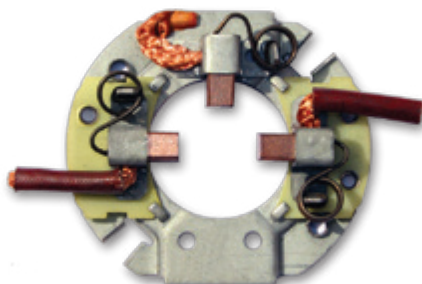

MI 2832

JASX 82-83/3

7x10x17

12 Volt

UYGUN OEM NO / REPLACING OE-REF
M649T04471- M649X09571

MOTOR NO / UNIT NO

M2T50181, 50585, 51085, 52181, 52681, 52881, 52882,
53181, 53781, 53785, 58581
M3T21882D

3 KÖMÜRLÜ / WITH 3 BRUSHES

ARAÇ MODELİ / VEHICLE MODEL

HYUNDAI ACCENT, ELANTRA, PONY,
SONATA, ERA
MAZDA 323, 626
NISSAN CHERRY, MICRA, SUNNY,
PRAIRIE,
MITSUBISHI COLT, CELESTE, CORDIA,
GALANT, LANCER, L200,
L300, PAJERO
PROTON PERSONA