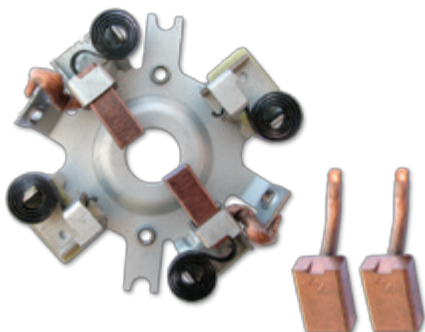

MA 7281

MASX 27-28   **9x16x23**   **24 Volt**

UYGUN OEM NO / REPLACING OE-REF

8190402 Fiat
072164102010 lucas
72164102 Magneti Marelli
072164102000 Mako

MOTOR NO / UNIT NO

4691200 , 4706931, 4744841, 4752403 ,
4807377 , 6706931 , 77050561, 77080560,
77080561
11.130.146 , 11.130.216 , azj3520, azj3542
4744841
30281018, 63217201, 63217225, 63217226
mt72a , mt72aa , mt72ab

4 KÖMÜRLÜ / WITH 4 BRUSHES

ARAÇ MODELİ / VEHICLE MODEL

IVECO   AIFO , ZETA
FIAT   ALLIS , BENFRA, OTOYOL,
ISUZU