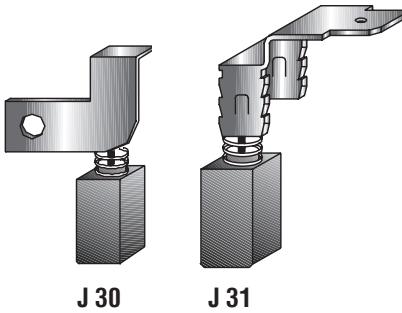

2-J 16

Gerilim / Voltage
(Volt)

12

Ölçü / Dimension
(mm)

7x19x26

D115/12, 4158027, 4153104, 407539

FIAT 1800, 2100
TRAKTÖR / TRACTOR

JX 30-31

4 190 088
4 190 090

J 30

J 31

1-J 30

1-J 31

Gerilim / Voltage
(Volt)

12/24

Ölçü / Dimension
(mm)

8x5x16/14,5

633 030 00, 01, 30, 41, 61
633 031 20, 30, 40, 50, 91
633 032 00, 13, 20, 22, 23, 40, 80, 82, 90
633 033 20, 31, 50, 60, 80, 91
633 034 00, 09, 20, 29
633 035 00, 20, 30, 50, 70
633 040 03, 20, 23, 40, 50, 75, 79, 81-83, 87, 90
633 041 00, 20
633 042 01, 21, 31
633 048 00, 30, 40, 70, 80, 90

CHRYSLER
FIAT
FORD
OTOYOL
IVECO
RENAULT
M. FERGUSON
SEAT

JX 30-31 S

749 904 31