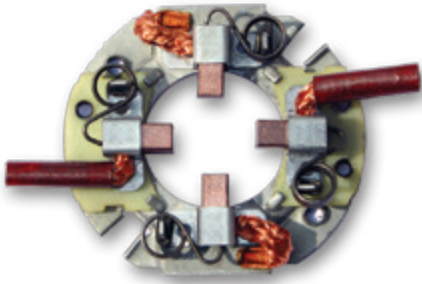

JASX 82-83/4

7x10x17

12 Volt

UYGUN OEM NO / REPLACING OE-REF
M649T01371, 02271, 04871

MOTOR NO / UNIT NO

M2T2018D, 32782D, 37081, 41181, 41182, 42481, 42781,
42881, 42981, 44081, 48081, 49281, 49282

4 KÖMÜRLÜ / WITH 4 BRUSHES

ARAÇ MODELİ / VEHICLE MODEL

HYUNDAI ACCENT, ELANTRA,
SONATA,
MAZDA 323, 626
NISSAN PATROL, BLUEBIRD,
VANETTE, PICK UP,
TERRANO