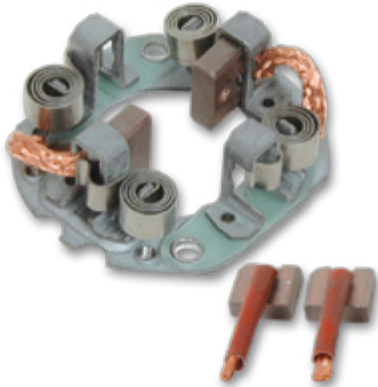

3 KÖMÜRLÜ / WITH 3 BRUSHES

HI 4751

JASX 74-75

7x19x16

12 Volt

ARAÇ MODELİ / VEHICLE MODEL

NISSAN PICK UP 2300D, 2500D
2700D, ALMERA
PRIMERA, SUNNY
TERRANO 2.7 TD
CABSTAR

UYGUN OEM NO / REPLACING OE-REF