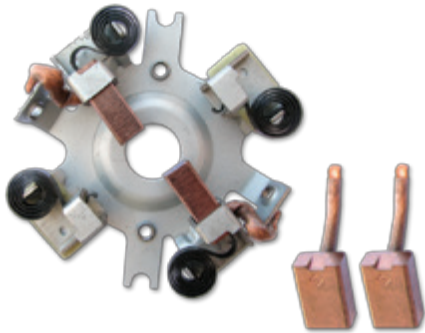

MA 5261

MASX 25-26   **9x16x23**   **12 Volt**

UYGUN OEM NO / REPLACING OE-REF

2 004 336 021

MOTOR NO / UNIT NO

0631 180 01009
0632 071 43 00

4 KÖMÜRLÜ / WITH 4 BRUSHES

ARAÇ MODELİ / VEHICLE MODEL

FIAT   AGRICULTURE,
            ALLIS, COMMERCIAL