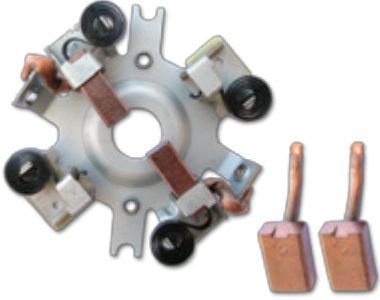

BO 1021

BSX 102 (BSX 71) 9x16x25,5 12 Volt

UYGUN OEM NO / REPLACING OE-REF
2 004 336 021

MOTOR NO / UNIT NO
0 001 362 001, 003, 004, 006

ARAÇ MODELİ / VEHICLE MODEL
AUDI
FIAT
LAMBORGHINI
LOMBARDINI
MASSEY FERGUSON
MERCEDES
OPEL
PEUGEOT

4 KÖMÜRLÜ / WITH 4 BRUSHES