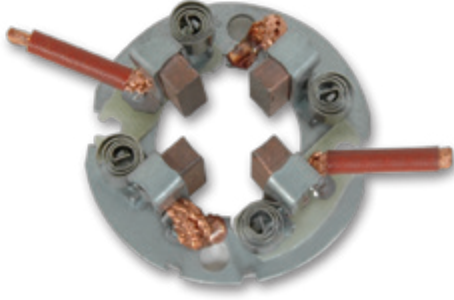

ND 7781

JASX 77-78

8x25x15

12 Volt

UYGUN OEM NO / REPLACING OE-REF

028510-0640, 0840, 5010, 5500

MOTOR NO / UNIT NO

028000-7000, 7740, 7790, 8130, 9830

128000-0570, 9830, 0040, 0832, 0960, 1040, 3101, 3250,
3420, 5350, 028000-7001, 7370, 8760, 8762, 9830

Daihatsu	28140-54070-000	Isuzu	5-81116-040-0
	28140-64040-000		5-81118-021-0
	28140-87706-000		8-94167-430-0

Komatsu	028510-0640
Mazda	RE01-24-750
Toyota	28140-54070
	28140-64040

4 KÖMÜRLÜ / WITH 4 BRUSHES

ARAÇ MODELİ / VEHICLE MODEL

KIA	SPORTAGE, BESTA CERES

DAIHATSU

MAZDA

323 D, 626 D, E 2200
MAZDA PICKUP

TOYOTA

COROLLA 1.8 D, 2.0 D
CARINA 2.0 D
CAMRY 1.8, 2.0 D
TOYOTA LAND CRUISER
2.4 D, TD, HI-LUX 2, 4