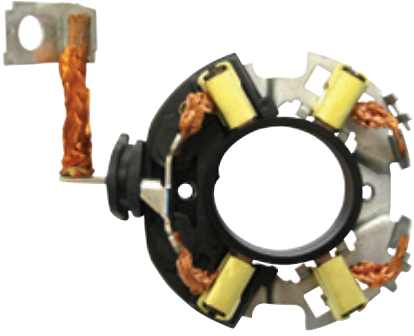

BO 1661

BSX 166   **5x12x11,6**   **12 Volt**

UYGUN OEM NO / REPLACING OE-REF

1 004 336 217, 815, 817, 834, 843, 844, 846, 865, 915-917,
928, 939, 940, 943, 952, 953, 963, 967, 969, 992,
993

9 000 081 094
F 000 AL1 055, 326, 483, 917-919

MOTOR NO / UNIT NO

0 001 112 003-029, 032-039, 041, 044, 045
113001-015, 017
114003-006, 008-010, 014-017, 020-022
DM (R) 12 V 0.8-1.0 kW
saat yönü / clockwise

4 KÖMÜRLÜ / WITH 4 BRUSHES

ARAÇ MODELİ / VEHICLE MODELS

SEAT   CORDOBA, IBIZA,
              TOLEDO
VOLSKWAGEN   GOLF, LUPO, POLO,
                              PASSAT, CADDY
AUDI
SKODA   OCTAVIA
ALFA ROMEO
FORD   SIERRA, ESCORT,
                  FIESTA