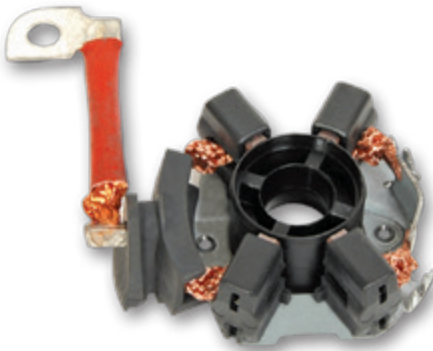

BO 2151

BSX 214-215 6x18x11,0/12,5 12 Volt

UYGUN OEM NO / REPLACING OE-REF

1 004 336 513, 522, 553, 584, 588, 591, 598, 604, 606,
640, 754, 792, 796, 798, 890, 899

MOTOR NO / UNIT NO

0 001 115 016, 017, 022, 023, 031, 032, 035, 040, 041
123 002-005, 012-015, 018- 021, 12-41-7-794-952,
12-41-7-796-892, 005-151-16-01, 006-151-25-01, 006-151-25-
01-80, 006-151-74-01, 006-151-74-01-80, 7794952, 7796892
DB/DW (L/R) 1.7/2.0 kW
R74-E25 (R)
RF74-E25 (L)
kablo boyu / cable length 65 mm

4 KÖMÜRLÜ / WITH 4 BRUSHES

ARAÇ MODELİ / VEHICLE MODEL

VOLKSWAGEN GOLF V 1.9, 2.0 TDI,
TOUAREG 3.2,
TOURAN 2.0 TDI,
TRANSPORTER T5,
CADDY
A3 2.0 TDI

AUDI
BMW
MERCEDES-BENZ
STEYR

BO 2171