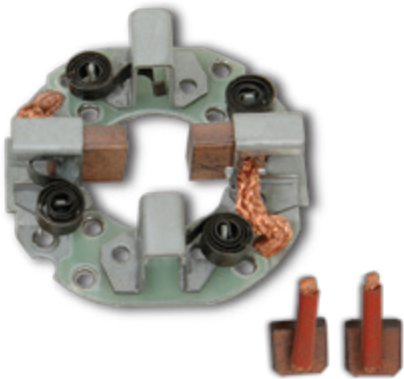

MI 6971

JASX 96-97

6x18x18

24 Volt

UYGUN OEM NO / REPLACING OE-REF
M649T05072, M648X28671

MOTOR NO / UNIT NO

M2T 64271, 65272, 66871, 66873, 67871,
67873, 67881, 67883, 67981
M8T 70710, 80071, 80071A, 80071B, 85071B
ME012994, 012995, 014418, 017492, 017646

ARAÇ MODELİ / VEHICLE MODEL
MITSUBISHI

CANTER 429 (1994-2000)

4 KÖMÜRLÜ / WITH 4 BRUSHES