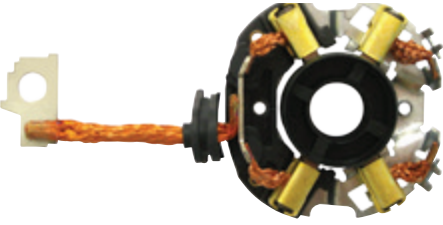

BO 1762

BSX 175-176 5x12x11,6 12 Volt

UYGUN OEM NO / REPLACING OE-REF

1 004 336 200, 219, 417, 427, 428, 746, 776, 820, 821, 937, 951, 987

MOTOR NO / UNIT NO

0 001 106 001, 002, 004, 016, 020
107 003-008, 011, 020-024, 039, 040, 046, 052, 053, 058, 080, 090
121 006-011, 016-019, 022, 023
DB/DW (L) 1.1 kW saat yönü tersi / anticlockwise
kablo boyu / cable length 50 mm

4 KÖMÜRLÜ / WITH 4 BRUSHES

ARAÇ MODELİ / VEHICLE MODEL

SEAT TOLEDO, IBIZA
VOLKSWAGEN TRANSPORTER JETTA,
PASSAT, CADDY,
POLO CLASSIC
AUDI A3