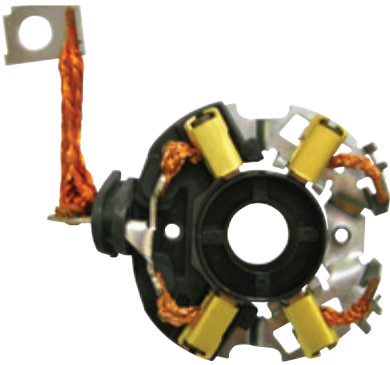

BO 1761

BSX 175-176 5x12x11,6 12 Volt

UYGUN OEM NO / REPLACING OE-REF

1 004 336 239, 321, 368, 391, 392, 397, 415, 421, 432, 433, 434, 451, 462, 715-717, 728, 744, 801, 809, 810, 813, 814, 827, 828, 831, 833, 842, 853, 938, 957, 964, 970, 975, 980, 985, 989

MOTOR NO / UNIT NO

001 106 007-012, 014, 015, 017, 019
107 009, 010, 012, 019, 025-034, 037, 041, 043-045, 047-049
054-056, 059-069, 075-077, 082, 083, 085, 087-089, 101
121 001-003
DB/DW (R) 12V 1.1 kW saat yönü / clockwise
kablo boyu / cable length 70 mm

4 KÖMÜRLÜ / WITH 4 BRUSHES

ARAÇ MODELİ / VEHICLE MODEL

RENAULT MEGANE 2
CITROEN BERLINGO 1.9
JUMPER 1.9
PEUGEOT PARTNER 1.9, 206
TOYOTA AVENSIS
MERCEDES
OPEL ASTRA, VECTRA, CORSA
VOLKSWAGEN PASSAT, CADDY, POLO
GOLF
SKODA OCTAVIA
SEAT

BO 1762

BSX 175-176 5x12x11,6 12 Volt

UYGUN OEM NO / REPLACING OE-REF

1 004 336 200, 219, 417, 427, 428, 746, 776, 820, 821, 937, 951, 987

MOTOR NO / UNIT NO

0 001 106 001, 002, 004, 016, 020
107 003-008, 011, 020-024, 039, 040, 046, 052, 053, 058, 080, 090
121 006-011, 016-019, 022, 023
DB/DW (L) 1.1 kW saat yönü tersi / anticlockwise
kablo boyu / cable length 50 mm

4 KÖMÜRLÜ / WITH 4 BRUSHES

ARAÇ MODELİ / VEHICLE MODEL

SEAT TOLEDO, IBIZA
VOLKSWAGEN TRANSPORTER JETTA,
PASSAT, CADDY,
POLO CLASSIC
AUDI A3

BO 1763

BSX 175-176 5x12x10, 9/11,6 12 Volt

UYGUN OEM NO / REPLACING OE-REF

1 004 336 239, 321, 368, 391, 392, 397, 415, 421, 432, 433, 434, 451, 462, 715-717, 728, 744, 801, 809, 810, 813, 814, 827, 828, 831, 833, 842, 853, 938, 957, 964, 970, 975, 980, 985, 989

MOTOR NO / UNIT NO

001 106 007-012, 014, 015, 017, 019
107 009, 010, 012, 019, 025-034, 037, 041, 043-045, 047-049, 054-056, 059-069, 075-077, 082, 083, 085, 087-089, 101
121 001-003
DM (R) 12 V 0.8-1.0 kW
DM (L) 12 V 0.8-1.0 kW saat yönü ve saat yönü tersi / clockwise and anticlockwise kablo boyu / cable length 70 mm