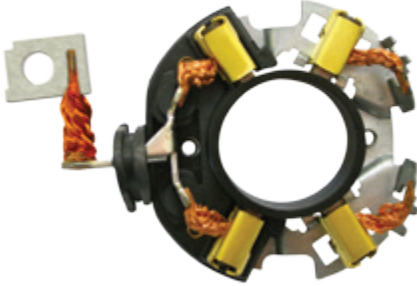

BO 1662

BSX 166   **5x12x11,6**   **12 Volt**

UYGUN OEM NO / REPLACING OE-REF

1 004 336 217, 815, 817, 834, 843, 844, 846, 865, 915-917,
928, 939, 940, 943, 952, 953, 963, 967, 969, 992,
993

9 000 081 094
F 000 AL1 055, 326, 483, 917-919

MOTOR NO / UNIT NO

0 001 112 003-029, 032-039, 041, 044, 045
113001-015, 017
114003-006, 008-010, 014-017, 020-022
DA (L) 12 V 0.9 kW
saat yönü tersi / anticlockwise

4 KÖMÜRLÜ / WITH 4 BRUSHES

ARAÇ MODELİ / VEHICLE MODELS

SEAT   CORDOBA, IBIZA,
              TOLEDO
VOLSKWAGEN   GOLF, LUPO, POLO,
                              PASSAT, CADDY
AUDI
SKODA   OCTAVIA
ALFA ROMEO
FORD   SIERRA, ESCORT,
                  FIESTA