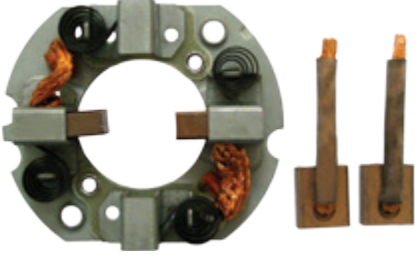

HI 0811

JASX 80-81

7x14x16

12 Volt

ARAÇ MODELİ / VEHICLE MODELS

MITSUBISHI
NISSAN

UYGUN OEM NO / REPLACING OE-REF

2114-4311
2114-29007
2114-39001
2114-49007
2114-69008
2114-79001
2114-89007

MOTOR NO / UNIT NO

S114-252,252A,253A,254A
S114-357A,374B,393, 480,481
Nissan 23378-05E00

4 KÖMÜRLÜ / WITH 4 BRUSHES