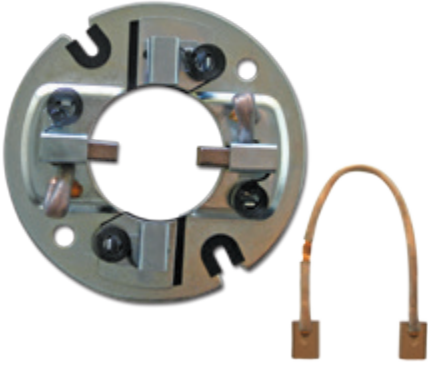

FI 1221

JSX 21-22   **6x13x17,5**   **12 Volt**

UYGUN OEM NO / REPLACING OE-REF
74891101010

MOTOR NO / UNIT NO
063221433010, 063221434010,
063221435010, 063221436010,
063221438010, 063221530010,
063221533010, 063221536010

3 KÖMÜRLÜ / WITH 3 BRUSHES

ARAÇ MODELİ / VEHICLE MODEL

TOFAŞ
FIAT   DOBLO
FORD   TAUNUS, SIERRA, CAPRI
TRANSIT
ANADOL
FORD   TUZLA, JEEP
RENAULT   9-11
PEUGEOT
BMW