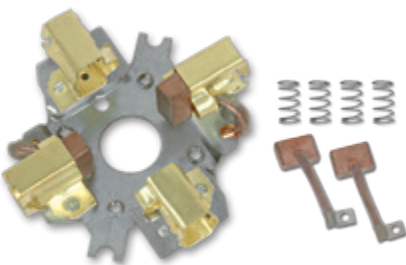

BO 1441

BSX 134-144 10x25x17 12 Volt

UYGUN OEM NO / REPLACING OE-REF
2 004 336 028, 044, 067

MOTOR NO / UNIT NO
0 001 367 001-018, 051, 067-082
9 000 143 410, 412, 415, 416, 419
JF (R) 3.0 kW

ARAÇ MODELİ / VEHICLE MODEL
RENAULT KAMYON / TRUCK
VOLVO KAMYON / TRUCK
BMC YAVUZ
BEDFORD (YENİ MODEL /
NEW MODEL)
TRAKTÖR / TRACTOR
JOHN DEERE
FIAT SAME
NEW HOLLAND
MASSEY FERGUSON 32, 34, 36, 38, 40, 40RS
(1992/1999)

4 KÖMÜRLÜ / WITH 4 BRUSHES