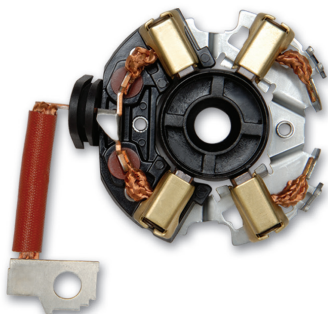

BO 1021 CU

BSX 102 CU   **9x16x25,5**   **12 Volt**

UYGUN OEM NO / REPLACING OE-REF
2 004 336 021

MOTOR NO / UNIT NO
0 001 362 001, 003, 004, 006

ARAÇ MODELİ / VEHICLE MODEL

AUDI
FIAT
LAMBORGHINI
LOMBARDINI
MASSEY FERGUSON
MERCEDES
OPEL
PEUGEOT

4 KÖMÜRLÜ / WITH 4 BRUSHES

BO 1582 CU

BSX 157-158 CU   **6x18x14,5**   **12 Volt**

UYGUN OEM NO / REPLACING OE-REF
1 004 336 456, 460, 463, 802, 835, 908, 946, 949, 994

MOTOR NO / UNIT NO
0 001 110 053, 089, 113
DW (R) 1.7/1.8 kW saat yönü / clockwise
kablo boyu / cable length 125 mm

ARAÇ MODELİ / VEHICLE MODEL

BMW   7.30 - 2.8
OPEL   ASTRA 1.8i, 2.0i,
            FRONTERA, OMEGA
            VECTRA 1.8i
RENAULT   EXPRES 1.9D
            MEGANE 1.9D,
            CLIO 1.9D, R9/19 1.9D
VOLVO   S40 1.9D

4 KÖMÜRLÜ / WITH 4 BRUSHES

BO 1584 CU

BSX 157-158 CU   **6x18x14,5**   **12 Volt**

UYGUN OEM NO / REPLACING OE-REF
1 004 336 228, 233, 257, 359, 402, 408, 429, 446, 732, 737,
777, 800, 808, 839, 847, 858, 906, 926, 927, 933,
945, 948, 958, 983, 988, 990, 991

MOTOR NO / UNIT NO
0 001 109 011, 012, 023, 029, 044, 047
110 001, 002, 009, 010, 014, 015, 018, 031-033, 047, 057-062,
069, 070, 073, 076, 077, 080, 081, 084-087, 099, 119
124 004
125 001-013, 016-019, 021, 022, 505, 506
DB / DW (L) 12 V 1.7-2.0 kW saat yönü tersi / anticlockwise
kablo boyu / cable length 70mm

ARAÇ MODELİ / VEHICLE MODEL

VOLKSWAGEN   TRANSPORTER 1.9 D,
            CADDY, BORA 1.9 TDI,
            POLO 1.4 D,
            POLO CLASSIC,
            A3 1.9 TDI,
            FELICIA 1.9 D
AUDI
SKODA

4 KÖMÜRLÜ / WITH 4 BRUSHES

BO 1585 CU

BSX 157-158 CU   **6x18x14,5**   **12 Volt**

UYGUN OEM NO / REPLACING OE-REF
1 004 336 301, 394, 400, 401, 404, 405, 407, 409, 412, 413, 430, 431,
437, 445, 450, 452, 455, 458, 709, 720, 730, 731, 734-
736, 738, 741, 742, 778, 779, 804, 807, 819, 826, 829,
836, 840, 860, 864, 909, 914, 924, 925, 931, 942, 947,
955, 956, 959, 962, 976, 981, 984, 996, 997, 999